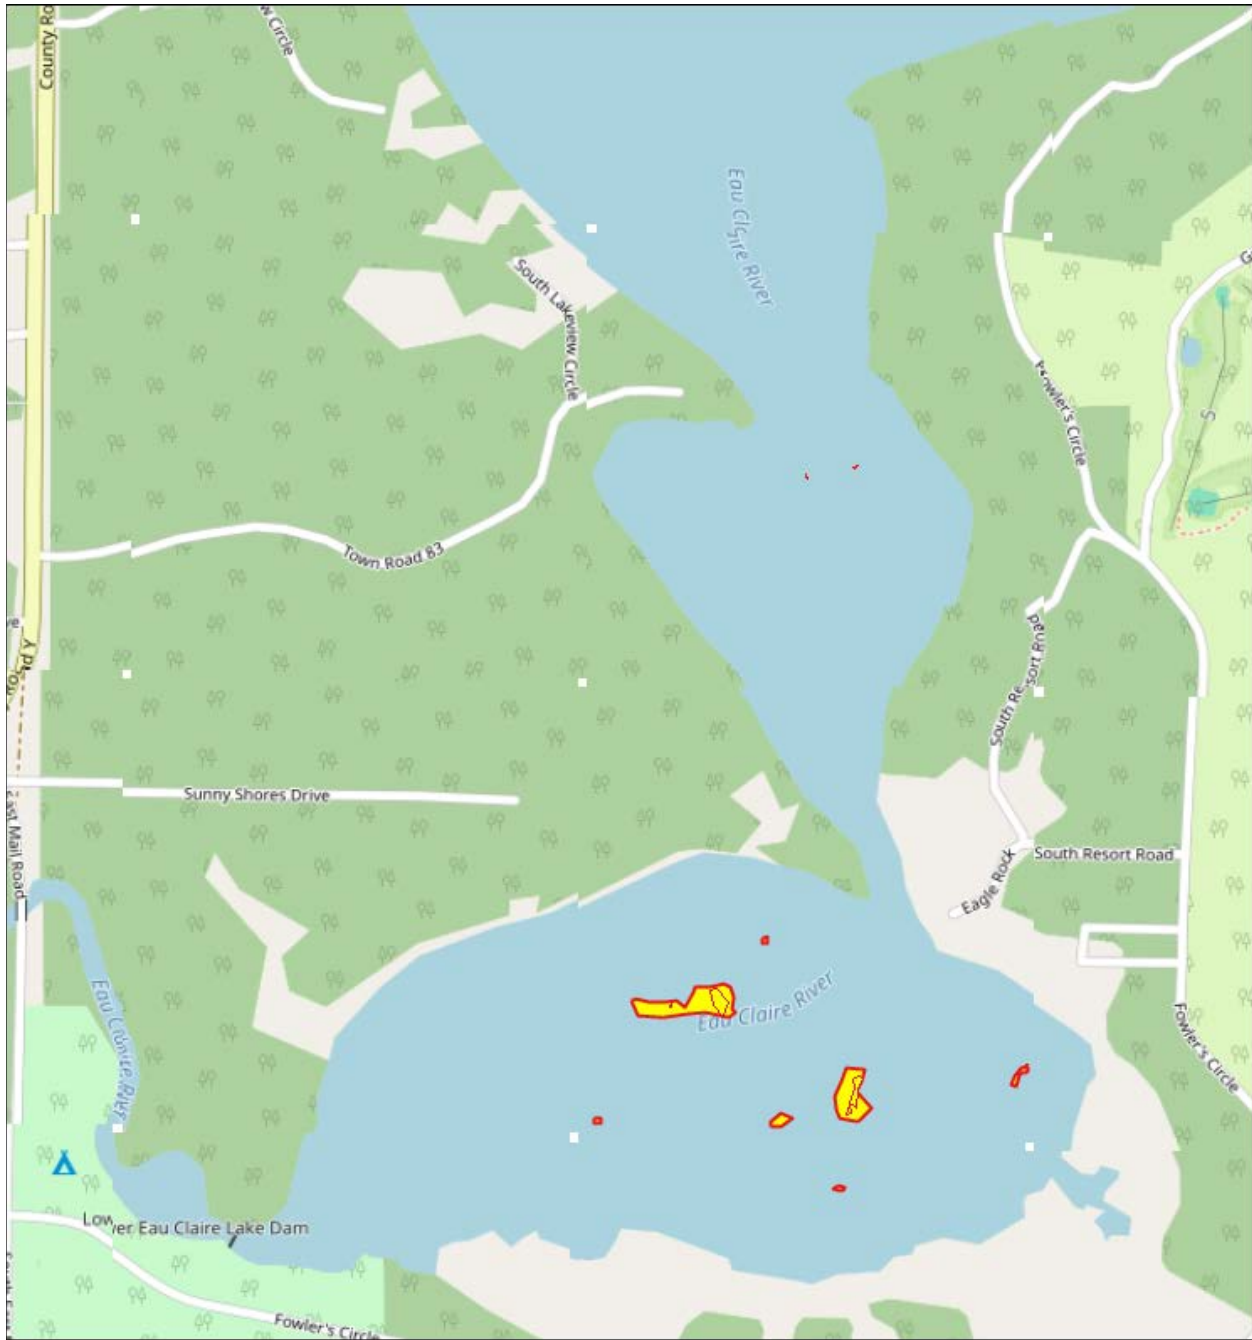

**Lower Eau Claire – 2024 CLP DASH Removal Map and Details (LEAPS 3/25/2024)**

Lake	# of CLP Beds	Total Acres	Mean Depth
Lower Eau Claire Lake	7	0.76	6.5